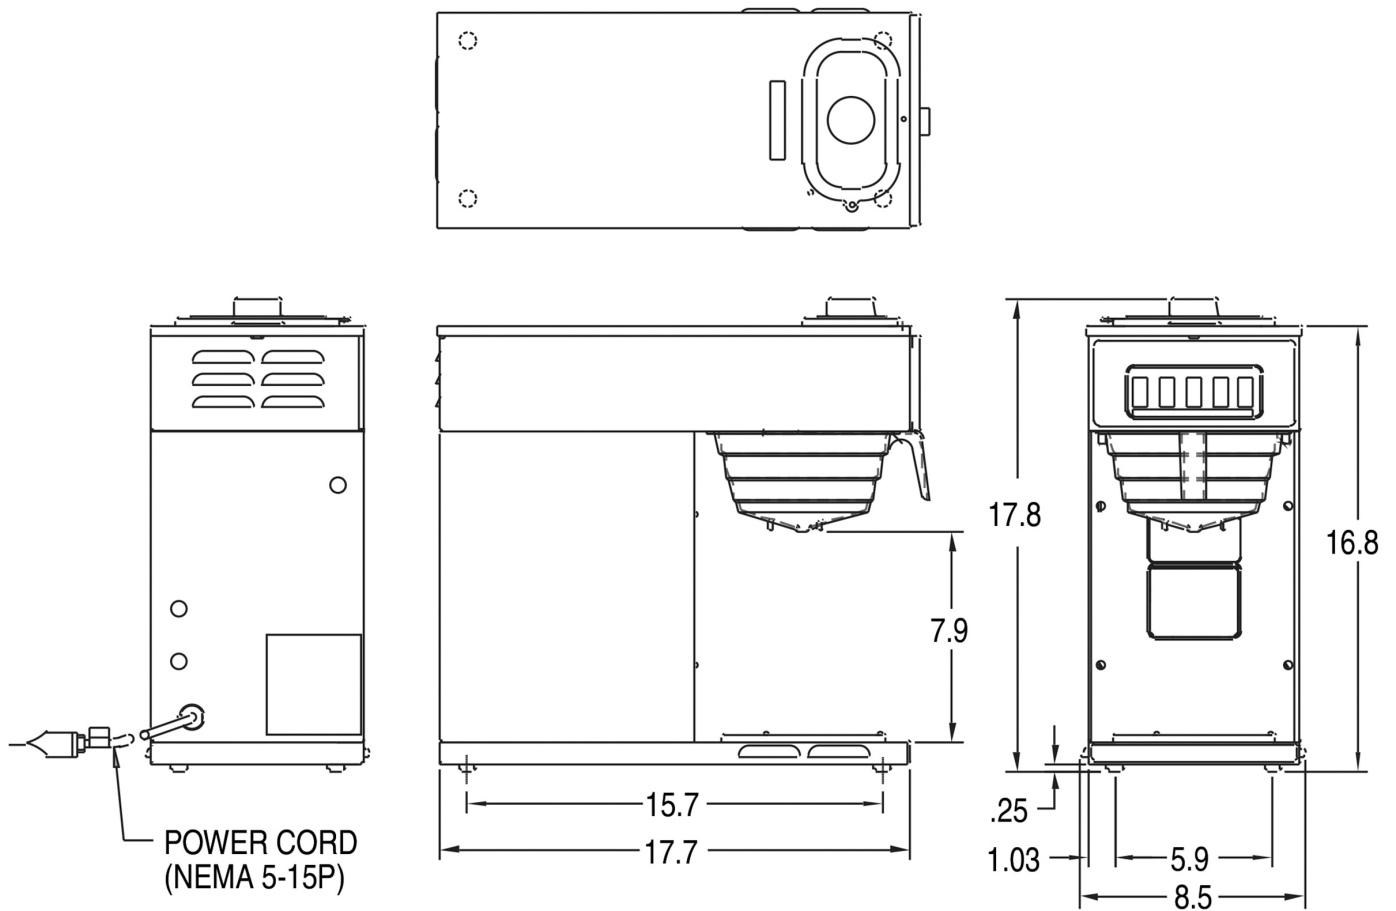

Created on:
01/29/2016

Unit			Shipping					
	Width	Height	Depth	Width	Height	Depth	Weight	Volume
English	8.5 in.	17.3 in.	17.7 in.	-	-	-	26.000 lbs	5.440 ft ³
Metric	21.6 cm	43.9 cm	45.0 cm	-	-	-	11.794 kgs	0.154 m ³