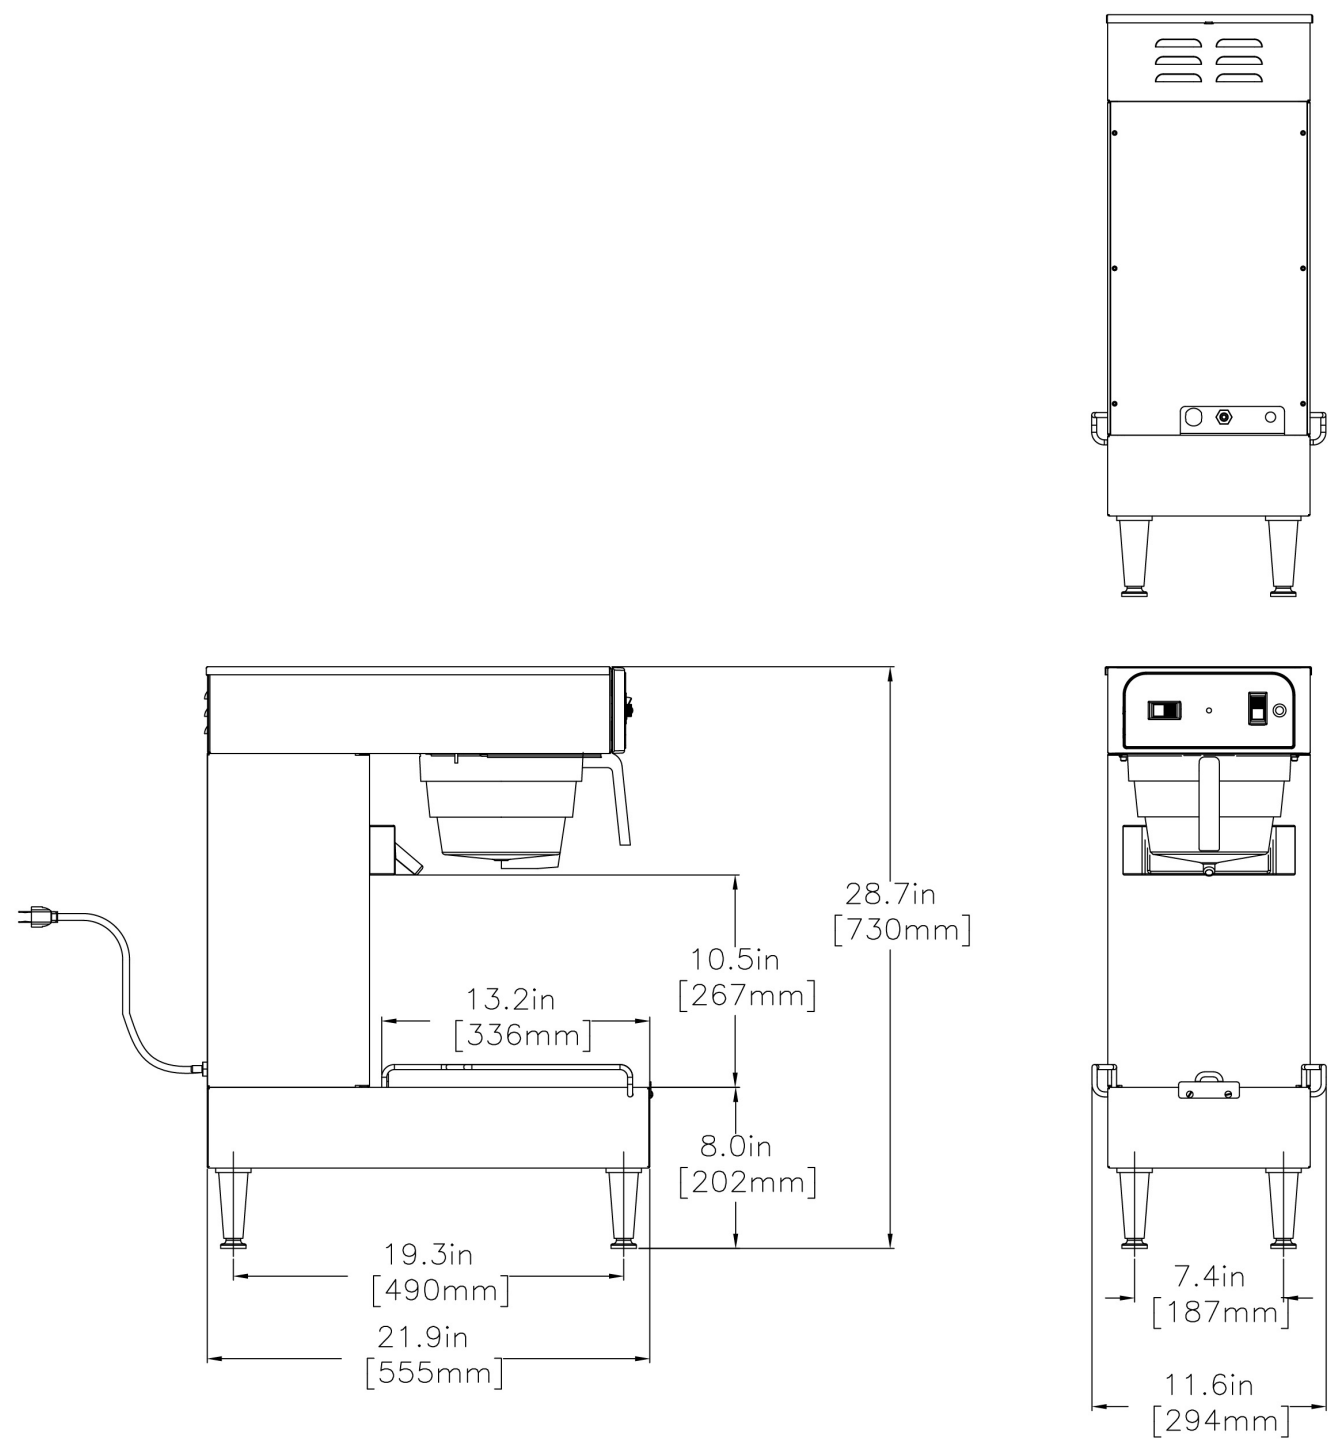

TB3Q-LP

28.8" x 21.9" x 11.6"
(73.2cm x 55.6cm x 29.5cm)

- Brews directly into included TDO-3.5gal dispenser with brew-through lid
- Sleek, compact, low-profile styling to accommodate a variety of spaces
- SplashGard® funnel deflects hot liquids away from the hand

Plumbing Requirements

PSI	kPa	Fitting Supplied	Water Flow Required (GPM)
20-90	138-621	1/4" Male Flare Fitting	-

CAD Drawings

2D	Revit	KLC
●		

BUNN® reserves the right to change specifications and product design without notice. Such revisions do not entitle the buyer to corresponding changes, improvements, additions or replacements for previously purchased equipment. For most current specifications and other info visit bunn.com.

Created on:
02/04/2016

Unit			Shipping					
	Width	Height	Depth	Width	Height	Depth	Weight	Volume
English	11.6 in.	28.8 in.	21.9 in.	-	-	-	41.257 lbs	6.804 ft ³
Metric	29.5 cm	73.2 cm	55.6 cm	-	-	-	18.714 kgs	0.193 m ³